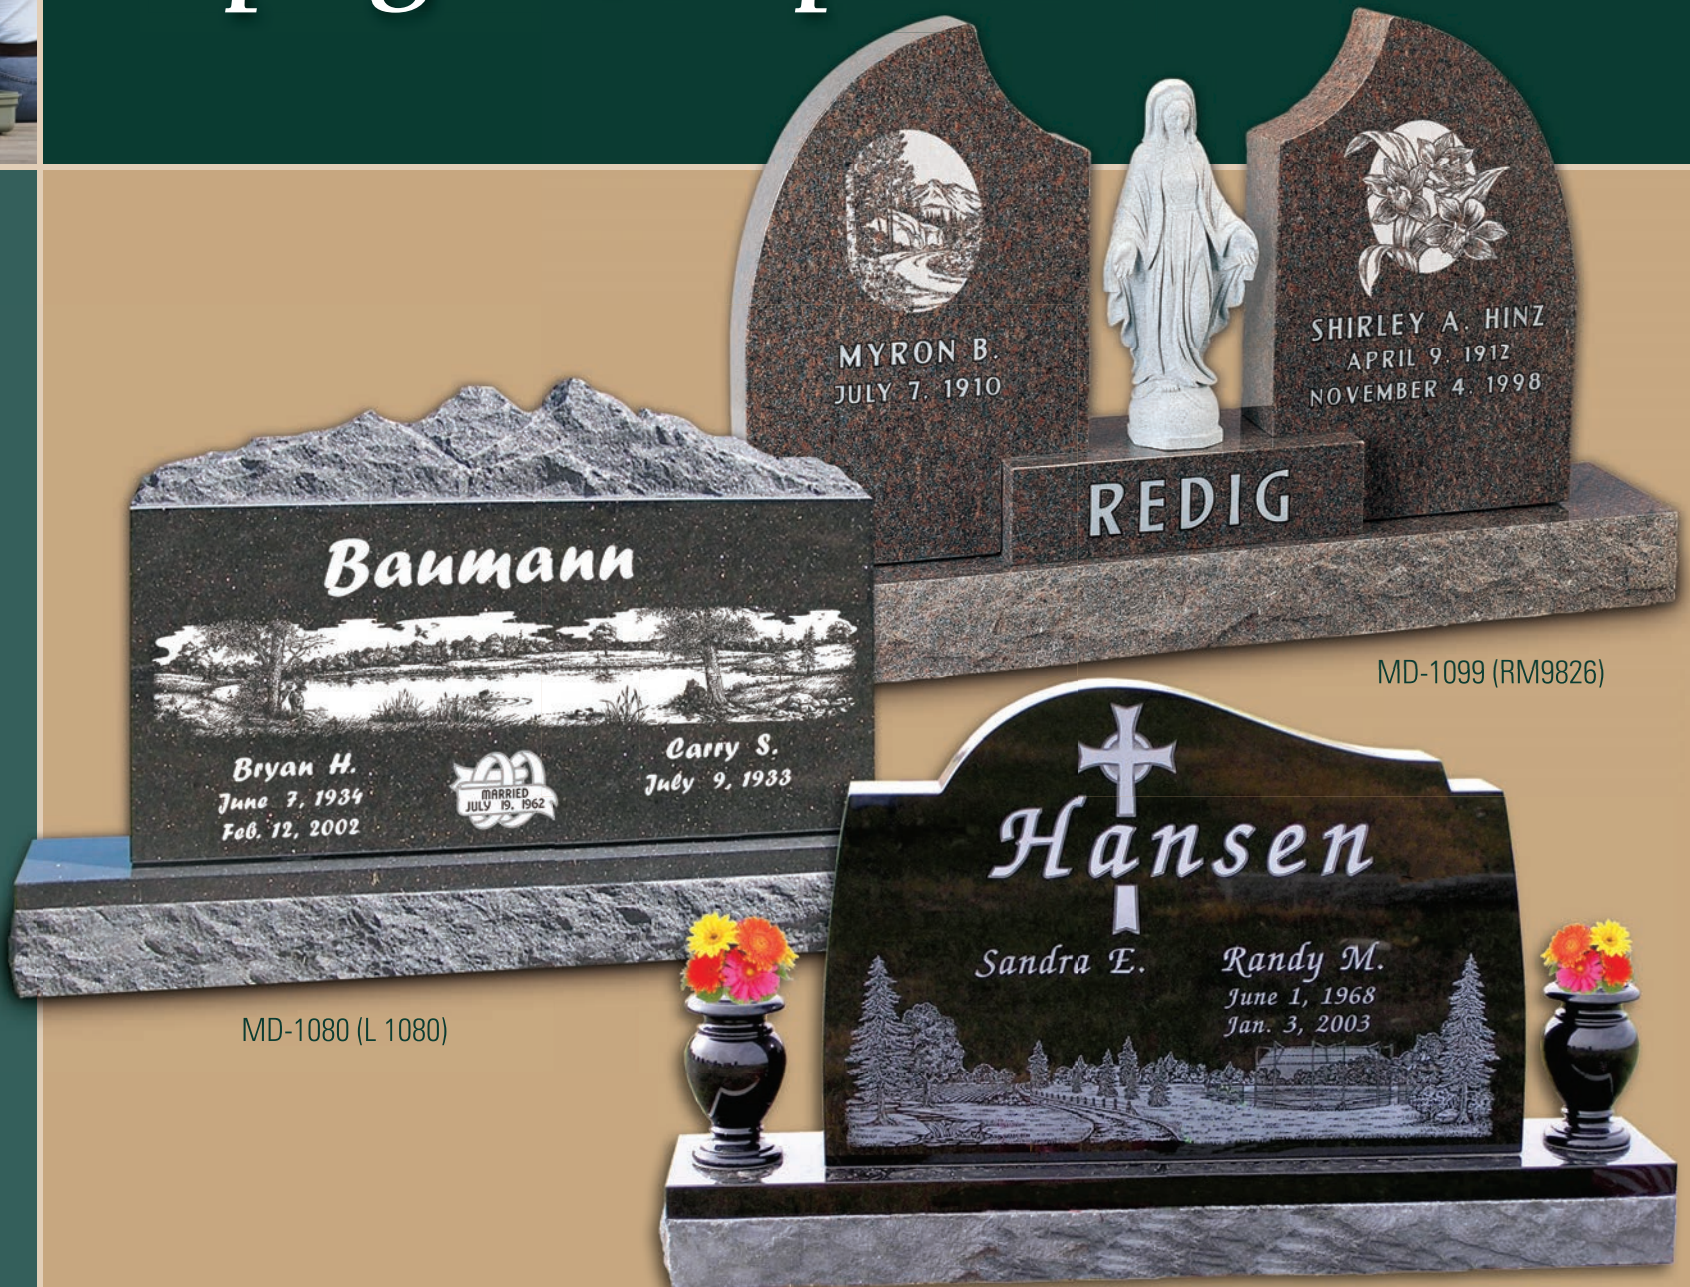

Verses

Children's Names

Delivery and Installation

Free Layout

Written Guarantee

MS-2066 (L2066)

Upright Companion

A person's treasured memories, celebrated moments and passion for life can personalize their memorial.