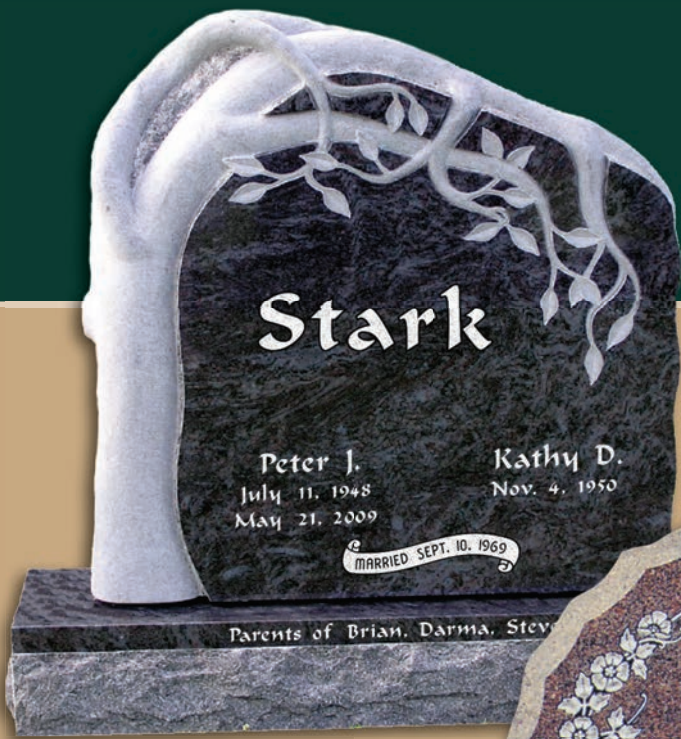

MD-1094 (WB-ETD)